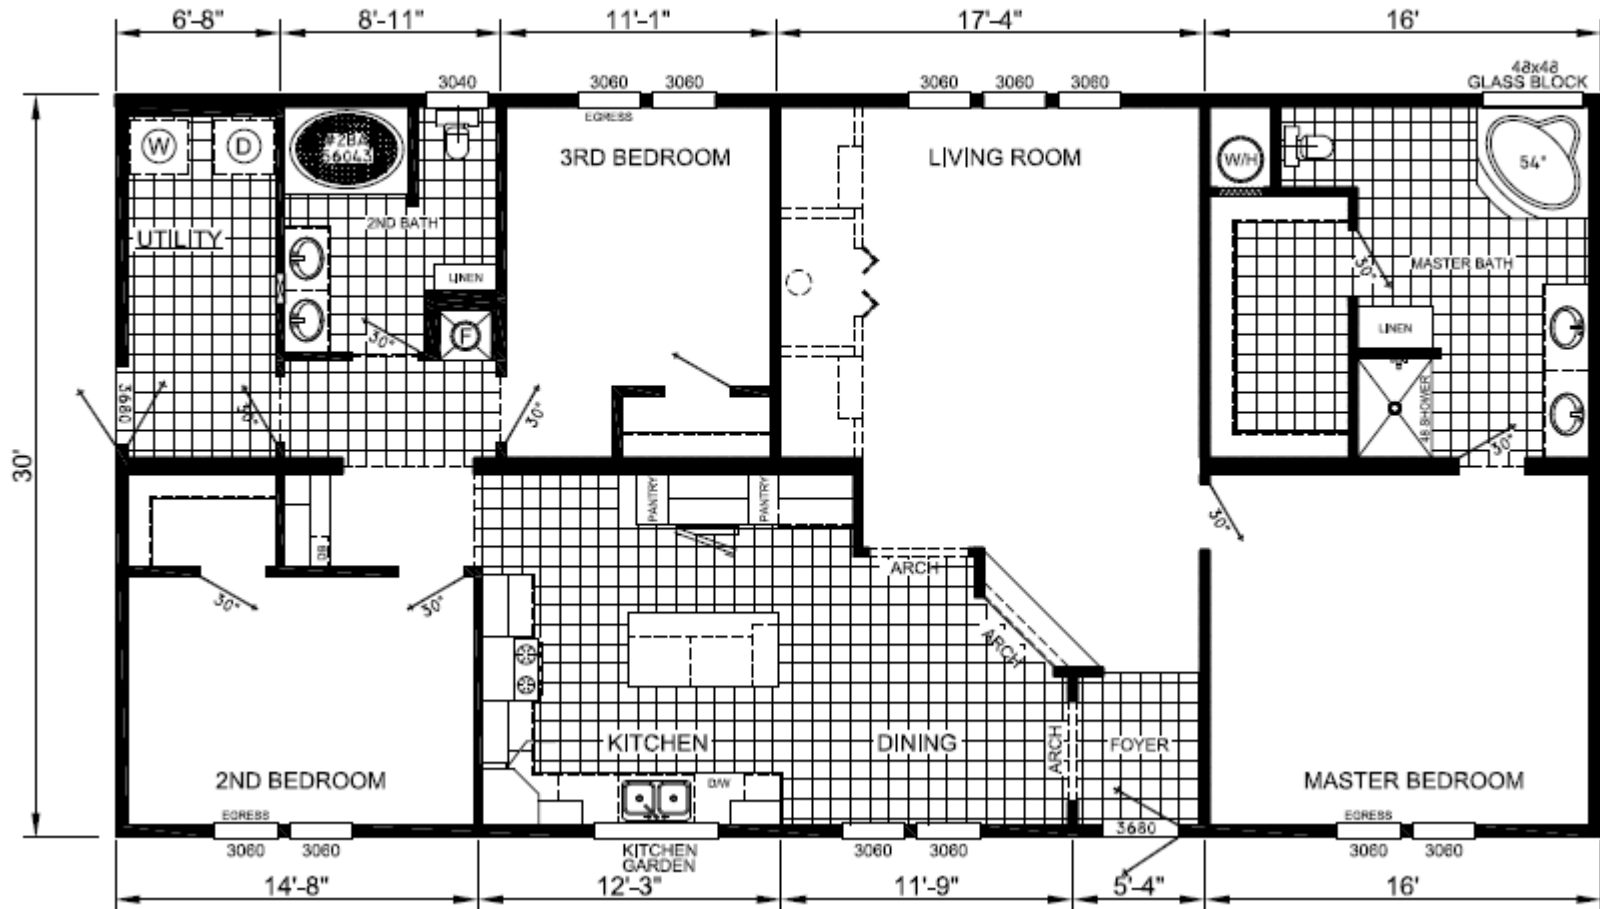

Hybrid 3264-217

1800 SQ FT

view our display models at 4384 E Interstate 30, Rockwall, Texas 75087

1-877-219-4059 or 972-771-2176

www.CabinSupercenter.com

www.ParkModelSupercenter.com

MHDRET00036207/IHB1526